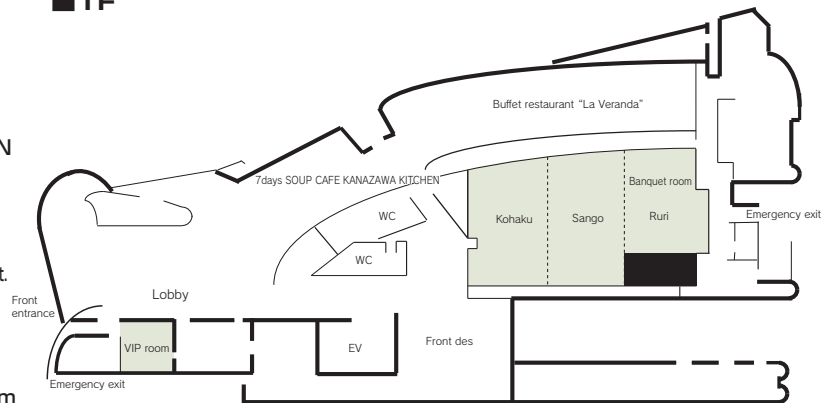

■ Accommodation
 • Single room: **322** (322 people)
 • Twin room: **12** (24 people)
 • Double room: **122** (244 people)
 Total **456**rooms (590 people)

■ Restaurants/Cafés
 • Buffet restaurant "La Veranda"
 • Japanese restaurant "Saishun"
 • Restaurant & Bar "Arc en Ciel"
 • 7days SOUP CAFE KANAZAWA KITCHEN

■ Parking
80 vehicles (first come, first served)
 If the parking lot is full, we will guide you to an affiliated parking lot.

■ Remarks
 Wi-Fi available (free)
 The building is air-conditioned. Banquet room temperature can be controlled individually.

Floor plan

■ 1F

■ Convention site

Site name	Floor	Area (㎡)	Width × Depth (m) (m)	Ceiling height (m)	Capacity (persons)					Remarks
					Fixed seats	School	Theater	Seated	Buffet	
Kohaku	1	75	6.2 × 10.75	4.8	—	45	50	30	40	
Sango	1	75	6.2 × 10.75	4.8	—	45	50	30	40	
Ruri	1	70	6.2 × 8.0	4.8	—	45	50	30	40	
Double (Kohaku, Sango)	1	150	13.1 × 11.64	4.8	—	75	120	60	100	
Triple (Kohaku, Sango, Ruri)	1	220	19.3 × 11.98	4.8	—	100	170	100	160	
Quadruple (Kohaku, Sango, Ruri, La Veranda)	1	410	19.33 × 19.3	4.8	—	200	300	200	300	
VIP room	1	13	3.55 × 3.10	2.7	5	—	—	—	—	Room layout cannot be changed.
Arc en Ciel	14	121	10.0 × 13.8	2.2	—	60	60	80	120	

Width × Depth and the floor area may differ depending on the shape of the room.