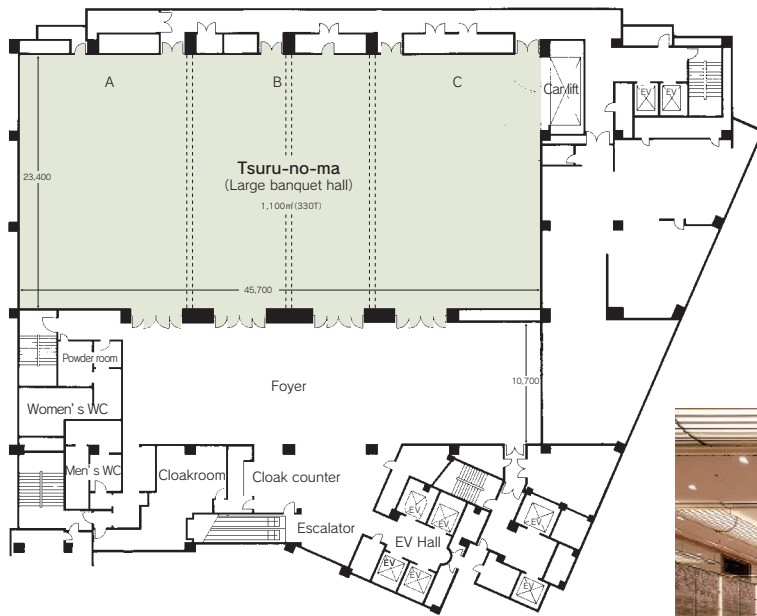

■Restaurants/Cafés
 • European cuisine "La Plage": 42 seats
 • Sky lounge "Le Grand Chariot": 38 seats
 • Chinese cuisine "Toh-Lee": 100 seats
 • Main bar "Vol de Nuit": 29 seats
 • Grilled-dish restaurant "Icho": 19 seats
 • Japanese restaurant "Benkay": 132 seats
 • Buffet restaurant "The Garden House": 136 seats
 • Lobby lounge "Fountain": 48 seats

■Parking
378 vehicles (pay)

■Remarks
 None

■Convention site

Site name	Floor	Area (㎡)	Width×Depth (m) (m)	Ceiling height (m)	Capacity (persons)					Remarks
					Fixed seats	School	Theater	Seated	Buffet	
Tsuru (entire room)	4	1,100	45.7×23.4	7.0	—	700	1,300	600	1,100	Car lift
Tsuru (A)	4	350	15.0×23.4	7.0	—	200	340	130	350	
Tsuru (B)	4	400	17.0×23.4	7.0	—	230	360	160	400	
Tsuru (C)	4	350	15.0×23.4	7.0	—	200	340	130	350	
Kujaku (entire room)	3	610	29.8×20.4	4.0	—	380	750	380	500	Car lift
Kujaku (A)	3	220	10.8×20.4	4.0	—	100	200	80	180	
Kujaku (B)	3	140	7.0×20.4	4.0	—	60	100	50	120	
Kujaku (C)	3	250	12.0×20.4	4.0	—	130	260	130	200	
Function room "La Grande Lumiere"	3	158	9.2×17.2	4.2	—	—	80	50	—	
Matsu	5	41	—	—	—	—	—	15	—	
Take	5	41	—	—	—	—	—	15	—	
Ume	5	33	—	—	—	—	—	12	—	
Tachibana	5	33	—	—	—	—	—	12	—	
Orchid room	5	70	—	—	—	—	—	30	35	

Width × Depth and the floor area may differ depending on the shape of the room.

Floor plan

4F Tsuru-no-ma

Tsuru-no-ma

3F Kujaku

Kujaku