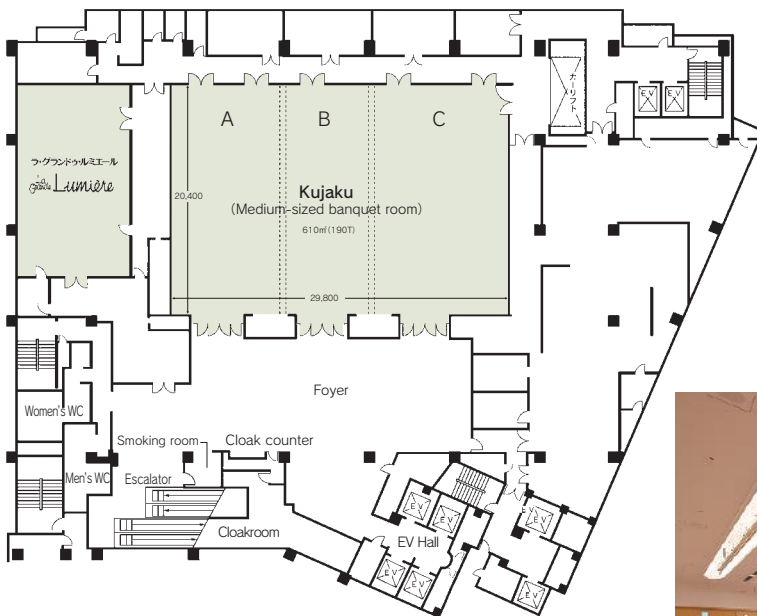

■Hours
 9:00am~10:00pm

■Date to start accepting reservation
 One year before the date of use

■Accommodation
 • Double room: 94
 • Twin room: 128
 • Double room (Queen): 12
 • Other room: 19
 Total: 253 rooms (509 people)

■Restaurants/Cafés
 • European cuisine "La Plage": 42 seats
 • Sky lounge "Le Grand Chariot": 38 seats
 • Chinese cuisine "Toh-Lee": 100 seats
 • Main bar "Vol de Nuit": 29 seats
 • Grilled-dish restaurant "Icho": 19 seats
 • Japanese restaurant "Benkay": 132 seats
 • Buffet restaurant "The Garden House": 136 seats
 • Lobby lounge "Fountain": 48 seats

■Parking
378 vehicles (pay)

■Remarks
 None

■Convention site

Site name	Floor	Area (㎡)	Width×Depth (m) (m)	Ceiling height (m)	Capacity (persons)					Remarks
					Fixed seats	School	Theater	Seated	Buffet	
Tsuru (entire room)	4	1,100	45.7×23.4	7.0	—	700	1,300	600	1,100	Car lift
Tsuru (A)	4	350	15.0×23.4	7.0	—	200	340	130	350	
Tsuru (B)	4	400	17.0×23.4	7.0	—	230	360	160	400	
Tsuru (C)	4	350	15.0×23.4	7.0	—	200	340	130	350	
Kujaku (entire room)	3	610	29.8×20.4	4.0	—	380	750	380	500	Car lift
Kujaku (A)	3	220	10.8×20.4	4.0	—	100	200	80	180	
Kujaku (B)	3	140	7.0×20.4	4.0	—	60	100	50	120	
Kujaku (C)	3	250	12.0×20.4	4.0	—	130	260	130	200	
Function room "La Grande Lumiere"	3	158	9.2×17.2	4.2	—	—	80	50	—	
Matsu	5	41	—	—	—	—	—	15	—	
Take	5	41	—	—	—	—	—	15	—	
Ume	5	33	—	—	—	—	—	12	—	
Tachibana	5	33	—	—	—	—	—	12	—	
Orchid room	5	70	—	—	—	—	—	30	35	

Width × Depth and the floor area may differ depending on the shape of the room.

Floor plan

4F Tsuru-no-ma

Tsuru-no-ma

3F Kujaku

Kujaku