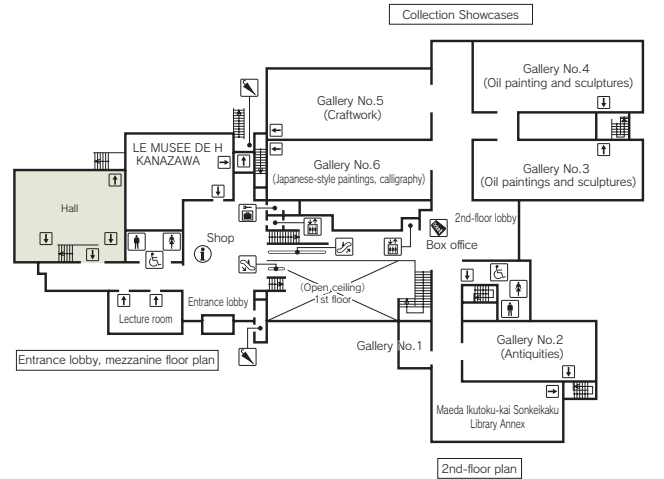

Floor plan

■Number of seats
209 seats (Hall)

■Traffic access
20-min bus ride from JR Kanazawa Station
(Get off at Hirosaka / Nijuisseiki Bijutsukan and walk for 5 min.)
15 min by taxi from JR Kanazawa Station

■Hours
9:30am ~ 5:00pm
Closed: Year-end and New Year's holidays
(Dec. 29~Jan. 3) and period of exhibit change

■Date to start accepting reservation
One year before the date of use (If there is more than one application, the user is determined by lot).

■Accommodation
None

■Restaurants/Cafés
LE MUSEE DE H KANAZAWA 30 seats

■Parking
60 vehicles

■Remarks
Hall rental includes the use of a lecture room.
A projector and audio system are available.

■Convention site

Site name	Floor	Area (㎡)	Width×Depth (m) (m)	Ceiling height (m)	Capacity (persons)				Remarks	
					Fixed seats	School	Theater	Seated		Buffet
Hall	—	361	—	—	209	—	—	—	—	

Width × Depth and the floor area may differ depending on the shape of the room.