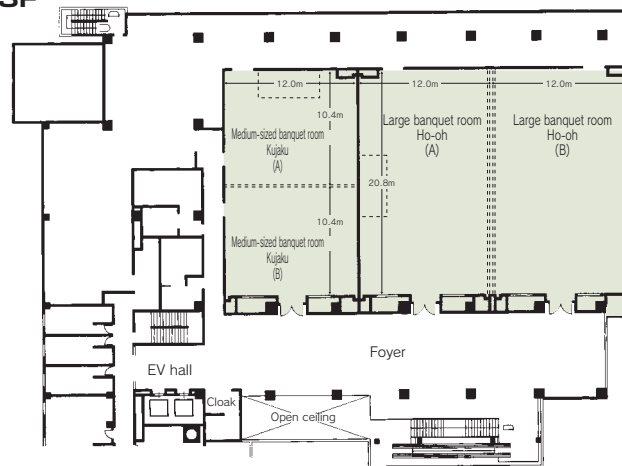

■ Hours
 9:00am~9:00pm

■ Date to start accepting reservation
 At any time

■ Accommodation
 • Single room: 34
 • Twin room: 40
 • Other room: 6
 Total 80 rooms (131 people)

■ Restaurants/Cafés
 Restaurant "IBIS": 70 seats

■ Parking
46 vehicles (pay)

■ Remarks
 Internet available in all rooms

Floor plan

■ 3F

■ Convention site

Site name	Floor	Area (㎡)	Width×Depth (m) (m)	Ceiling height (m)	Capacity (persons)				Remarks	
					Fixed seats	School	Theater	Seated		Buffet
Ho-oh (entire room)	3	460	20.8×24.0	4.0	—	300	500	300	400	
Ho-oh (1/2)	3	225	20.8×12.0	4.0	—	150	300	132	180	
Kujaku (entire room)	3	225	20.8×12.0	2.8	—	150	300	132	150	
Kujaku (1/2)	3	110	10.4×12.0	2.8	—	60	100	60	60	
Nishiki (entire room)	2	50	—	—	—	27	50	27	30	
Izumi (entire room)	2	50	—	—	—	27	50	27	30	
Yayoi (entire room)	2	50	—	—	—	27	50	27	30	

Width × Depth and the floor area may differ depending on the shape of the room.