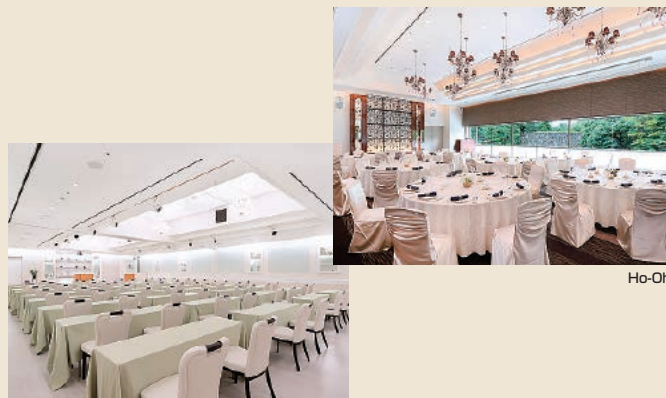

1 KKR Hotel Kanazawa

2-32 Ote-machi, Kanazawa 920-0912
TEL: 076-264-3261 FAX: 076-224-3608
URL: <https://www.kkrhotelkanazawa.gr.jp/>

■ Number of seats
500 seats (Ho-Oh)

■ Traffic access
10-min bus ride from JR Kanazawa Station
(Get off at Owari-cho and walk for 5 min.)
8 min by taxi from JR Kanazawa Station

■ Hours
9:00am~9:00pm

■ Date to start accepting reservation
At any time

■ Accommodation
• Single room: 34
• Twin room: 40
• Other room: 6
Total 80 rooms (131 people)

■ Restaurants/Cafés
Restaurant "IBIS": 70 seats

■ Parking
46 vehicles (pay)

■ Remarks
Internet available in all rooms