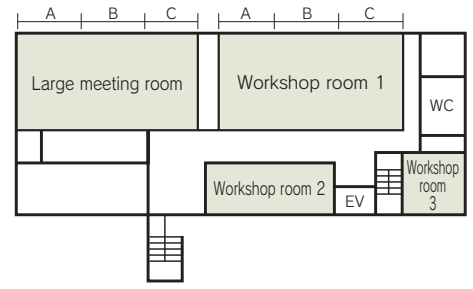

■ Parking
 About **60** vehicles
 (pay / 1st basement floor)
 (7:30am~9:30pm)
 Open throughout the year

■ Remarks
 None

Floor plan

1F

2F

Convention site

Site name	Floor	Area (㎡)	Width × Depth (m)	Ceiling height (m)	Capacity (persons)					Remarks
					Fixed seats	School	Theater	Seated	Buffet	
Hall	1	358	16 × 22	3.3	—	198	—	—	—	Three-person seat
Large meeting room (A+B+C)	2	279	12 × 23	3.0	—	96	—	—	—	Two-person seat
Large meeting room A	2	98	12 × 8	3.0	—	30	—	—	—	//
Large meeting room B	2	99	12 × 8	3.0	—	30	—	—	—	//
Large meeting room C	2	82	12 × 7	3.0	—	20	—	—	—	//
Large meeting room A+B	2	197	12 × 16	3.0	—	64	—	—	—	//
Large meeting room B+C	2	181	12 × 15	3.0	—	56	—	—	—	//
Workshop room 1 (A+B+C)	2	285	12 × 23	3.0	—	144	—	—	—	Three-person seat
Workshop room 1 A	2	82	12 × 7	3.0	—	30	—	—	—	//
Workshop room 1 B	2	99	12 × 8	3.0	—	45	—	—	—	//
Workshop room 1 C	2	104	12 × 8	3.0	—	45	—	—	—	//
Workshop room 1 A+B	2	181	12 × 15	3.0	—	84	—	—	—	//
Workshop room 1 B+C	2	203	12 × 17	3.0	—	96	—	—	—	//
Workshop room 2	2	98	6 × 16	3.0	—	48	—	—	—	//
Workshop room 3	2	59	7 × 8	3.0	—	18	—	—	—	//

Width × Depth and the floor area may differ depending on the shape of the room.