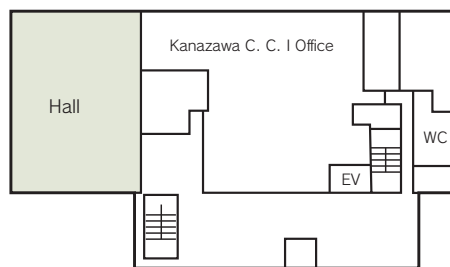

■ Parking
 About **60** vehicles
 (pay / 1st basement floor)
 (7:30am~9:30pm)
 Open throughout the year

■ Remarks
 None

Floor plan

1F

2F

Convention site

Site name	Floor	Area (㎡)	Width × Depth (m)	Ceiling height (m)	Capacity (persons)					Remarks
					Fixed seats	School	Theater	Seated	Buffet	
Hall	1	358	16 × 22	3.3	—	198	—	—	—	Three-person seat
Large meeting room (A+B+C)	2	279	12 × 23	3.0	—	96	—	—	—	Two-person seat
Large meeting room A	2	98	12 × 8	3.0	—	30	—	—	—	//
Large meeting room B	2	99	12 × 8	3.0	—	30	—	—	—	//
Large meeting room C	2	82	12 × 7	3.0	—	20	—	—	—	//
Large meeting room A+B	2	197	12 × 16	3.0	—	64	—	—	—	//
Large meeting room B+C	2	181	12 × 15	3.0	—	56	—	—	—	//
Workshop room 1 (A+B+C)	2	285	12 × 23	3.0	—	144	—	—	—	Three-person seat
Workshop room 1 A	2	82	12 × 7	3.0	—	30	—	—	—	//
Workshop room 1 B	2	99	12 × 8	3.0	—	45	—	—	—	//
Workshop room 1 C	2	104	12 × 8	3.0	—	45	—	—	—	//
Workshop room 1 A+B	2	181	12 × 15	3.0	—	84	—	—	—	//
Workshop room 1 B+C	2	203	12 × 17	3.0	—	96	—	—	—	//
Workshop room 2	2	98	6 × 16	3.0	—	48	—	—	—	//
Workshop room 3	2	59	7 × 8	3.0	—	18	—	—	—	//

Width × Depth and the floor area may differ depending on the shape of the room.