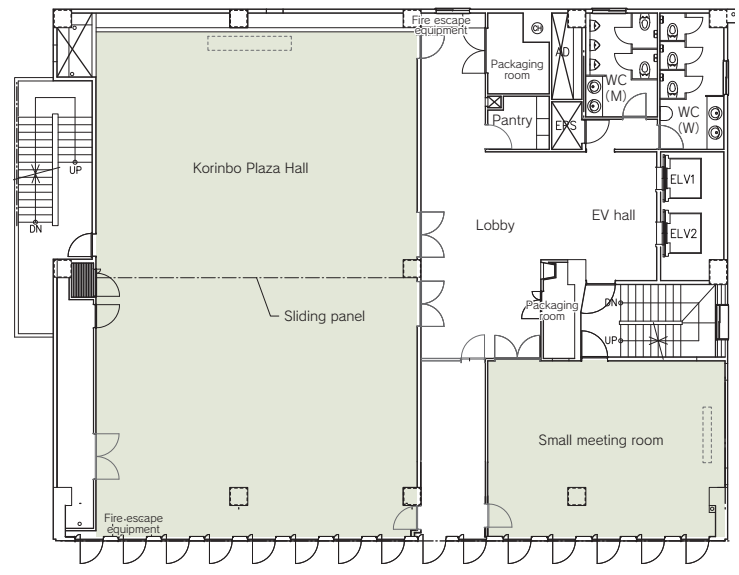

12 Korinbo Plaza

1-2-24 Korinbo, Kanazawa, 920-0961
 TEL: 076-260-3504 FAX: 076-260-3411
 URL: <http://www.hokkoku.co.jp>
 E-mail: somu@hokkoku.co.jp

Korinbo Plaza Hall

Small meeting room

- Number of seats
120 seats (Korinbo Plaza Hall)
- Traffic access
15-min bus ride from JR Kanazawa Station
(Get off at Korinbo and walk for 5 min.)
10 min by taxi from JR Kanazawa Station
- Hours
9:00am~9:00pm
- Date to start accepting reservation
At any time
- Accommodation
None
- Restaurants/Cafés
None
- Parking
None
- Remarks
None

Floor plan

■ 10F

■ Convention site

Site name	Floor	Area (㎡)	Width×Depth (m) (m)	Ceiling height (m)	Capacity (persons)					Remarks
					Fixed seats	School	Theater	Seated	Buffet	
Large Hall	10	204.7	17.8×11.5	2.9	—	120	150	—	—	The space can be partitioned into two rooms.
Small meeting room	10	48.8	8.0×6.1	2.9	—	16	20	—	—	

Width × Depth and the floor area may differ depending on the shape of the room.